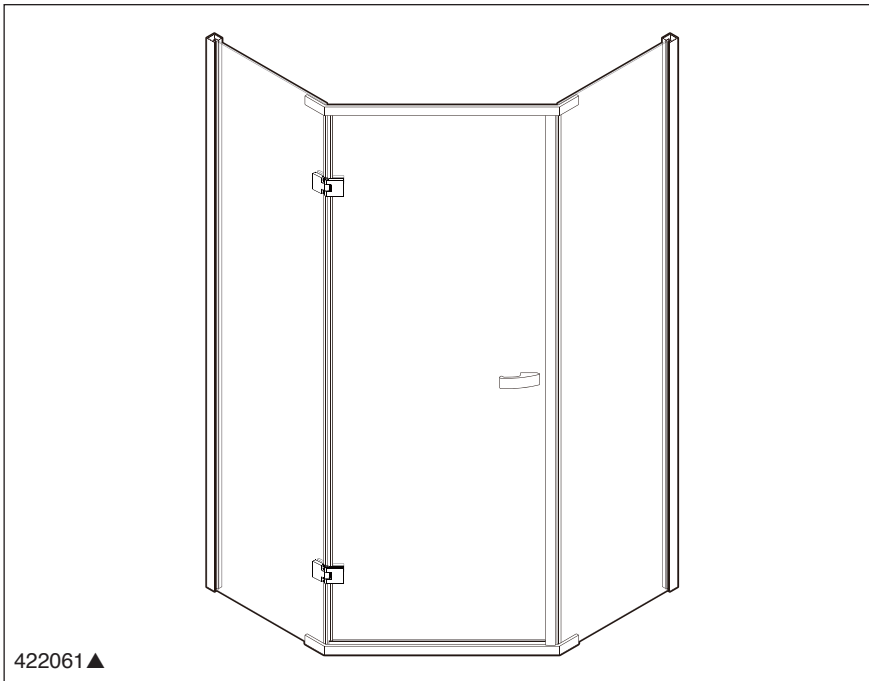

see what Delta can do™

38" FRAMELESS NEO-ANGLE SHOWER ENCLOSURE

- Designed to Fit Delta 38" Neo-Angle Shower Base
- Right or Left Door Swing Installation
- Frameless 1/4" Clear Tempered Glass Door and Panels
- Can Install with Tile Applications
- 5 Year Limited Residential Warranty
- 1 Year Limited Commercial Warranty

COLOR/FINISH

- Clear Glass
- Brushed Stainless Steel Hardware for SS model
- Chrome Hardware for PC model

COMPLIES WITH:

- IAPMO IGC 154

Submitted Model No.: _____

Specific Features: _____