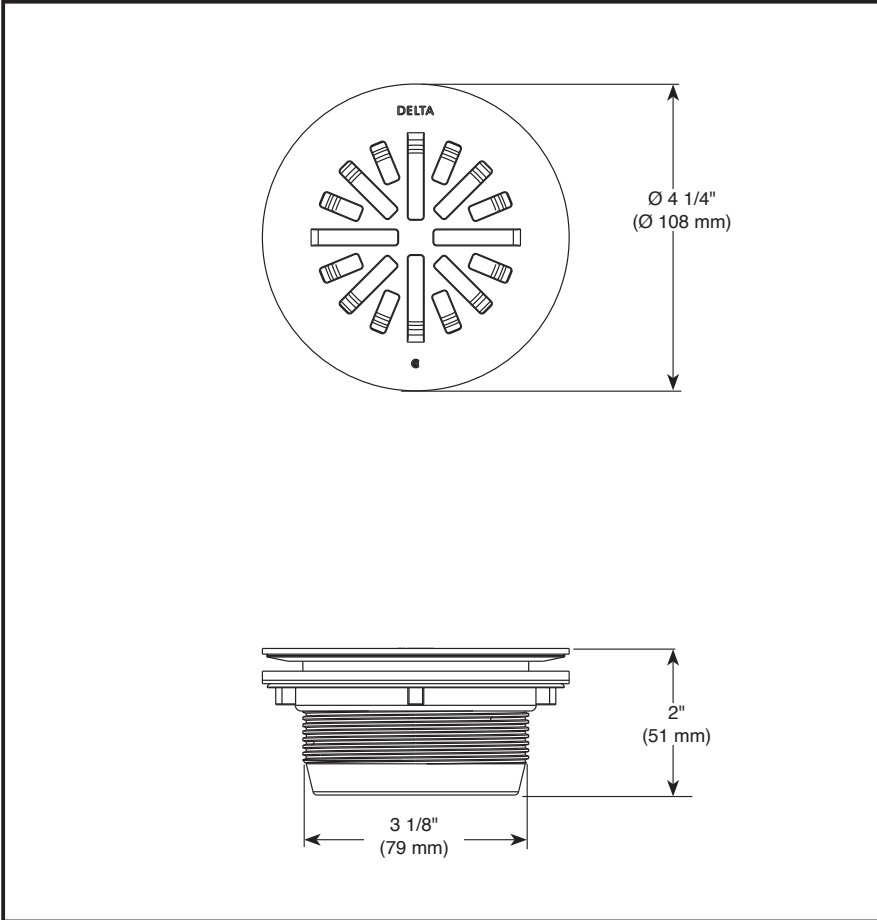

▲ Designate proper finish suffix

see what Delta can do™

ACCESSORIES

■ 4" Prefab Round Shower Drain

STANDARD SPECIFICATIONS:

- Brass body and drain grate
- Snap-in drain grate
- Drain for use with preformed shower stall bases
- Compression gasket tightens around 2" Schedule 40 pipe with caulking nut and wrench
- For use with 2" metal or plastic pipe; includes 2" plastic pipe gasket/bushing.

WARRANTY

- Parts and Finish - Lifetime limited warranty; or for commercial purchasers, 10 years for multi-family residential (apartments and condominiums) and 5 years for all other commercial uses, in each case from the date of purchase.
- Electronic Parts and Batteries (if applicable) - 5 years from the date of purchase; or for commercial purchasers, 1 year from the date of purchase. No warranty is provided on batteries.

COMPLIES WITH:

- ASME A112.18.2 / CSA B125.2

Delta reserves the right (1) to make changes in specifications and materials, and (2) to change or discontinue models, both without notice or obligation. Dimensions are for reference only. See current full-line price book or www.deltafaucet.com for finish options and product availability.

DSP-A-DT051411 Rev. A

Delta Faucet Company

55 E. 111th Street, Indianapolis, Indiana 46280
350 South Edgeware Road, St. Thomas, Ontario Canada N5P 4L1
© 2022 Delta Faucet Company