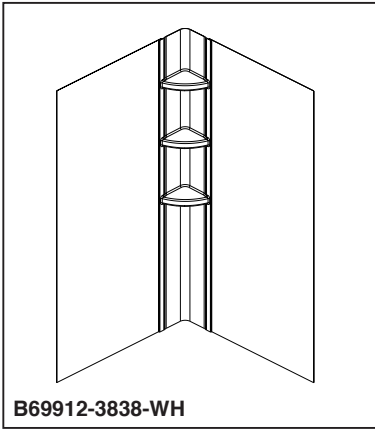

see what Delta can do™

38" Glue-up Shower Wall Set

- Fits corners from 38" x 38" down to 32" x 32"
- Easy-to-clean: high gloss material
- Easy-to-install: 3-piece glue-up shower wall
- Convenient storage: 3 large shelves
- 10 Year limited residential & 1 year commercial warranty

COLOR/FINISH

- White

B69912-3838-WH

Submitted Model No.: _____

Specific Features: _____