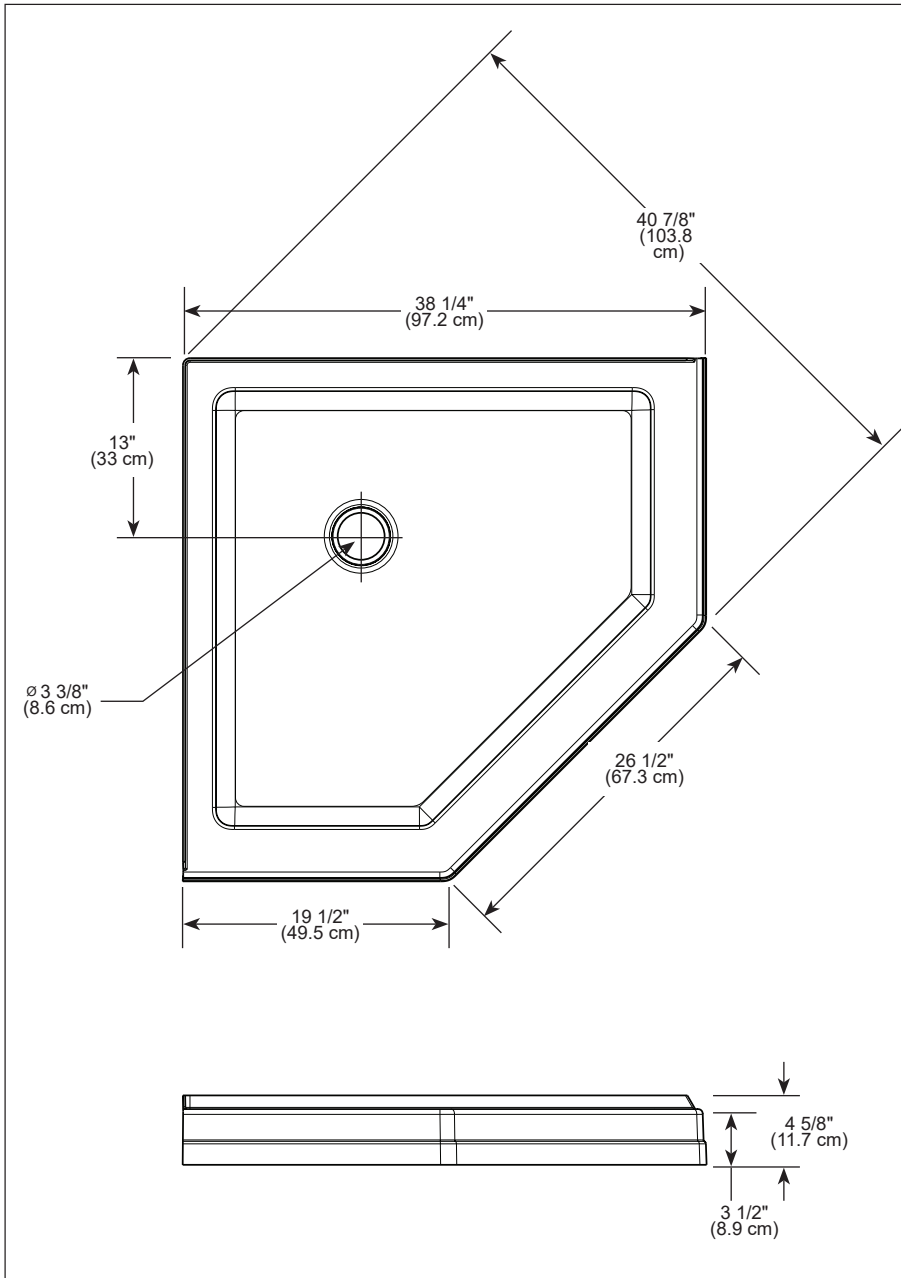

see what Delta can do™

38" NEO ANGLE SHOWER BASE

- Made with High-Gloss ProCrylic™ Material
- Direct-to-Stud installation
- Uses Standard Shower Drain with 4 1/4" Strainer
- Textured Bottom
- 10 Year Limited Residential Warranty
- 1 Year Limited Commercial Warranty

422062

Submitted Model No.:

Specific Features:

COLOR/FINISH

- White

COMPLIES WITH:

- CSA B45.5/IAPMO Z124

Delta Faucet Company
55 E. 111th Street, Indianapolis, Indiana 46280
350 South Edgeware Road, St. Thomas, ON N5P 4L1
© 2023 Delta Faucet Company